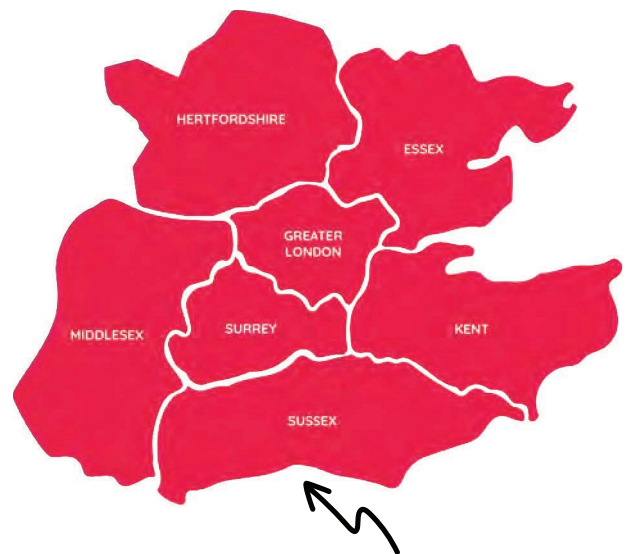

Where we cover

Safe & Professional Service

Fully Insured To £10m

ID Wearing & Uniformed Staff

Price Guarantee